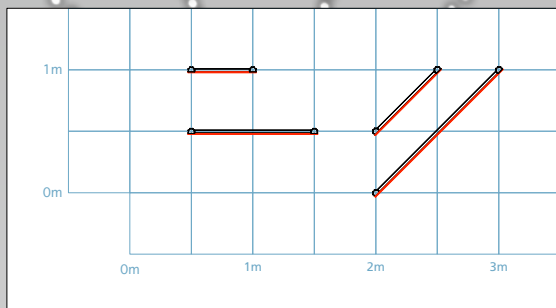

PANNEAUX

PANNEAUX

Panneaux CLICK standards

Spécifications

1. Structure 0,5m x 8', panneau 18 ^{3/8}" x 89"
Structure 0,5m x 42", panneau 18 ^{3/8}" x 35"
2. Structure 0,5md x 8', panneau 26 ^{5/8}" x 89"
Structure 0,5md x 42", panneau 26 ^{5/8}" x 35"
3. Structure 1m x 8', panneau 37 ^{13/16}" x 89"
Structure 1m x 42", panneau 37 ^{13/16}" x 35"
4. Structure 1md x 8', panneau 54 ^{1/8}" x 89"
Structure 1md x 42", panneau 54 ^{1/8}" x 35"
5. Structure 0,5mdr x 8', panneau 29 ^{5/8}" x 89"
Structure 0,5mdr x 42", panneau 29 ^{5/8}" x 35"
6. Structure 1mr x 8', panneau 42 ^{1/2}" x 89"
Structure 1mr x 42", panneau 42 ^{1/2}" x 35"
7. Structure 1mdr x 8', panneau 60 ^{1/2}" x 89"
Structure 1mdr x 42", panneau 60 ^{1/2}" x 35"

CHOIX DE COULEURS

PANNEAUX

Panneaux CLICK 'seamless'

Spécifications

1. Structure 0,5m x 8', panneau 0,5M x 93 1/2"
Structure 0,5m x 42", panneau 0,5M x 39 1/2"
2. Structure 0,5md x 8', panneau 30" x 93 1/2"
Structure 0,5md x 42", panneau 30" x 39 1/2"
3. Structure 1m x 8', panneau 1M x 93 1/2"
Structure 1m x 42", panneau 1M x 39 1/2"
4. Structure 1md x 8', panneau 41 1/2" x 93 1/2"
Structure 1md x 42", panneau 41 1/2" x 39 1/2"